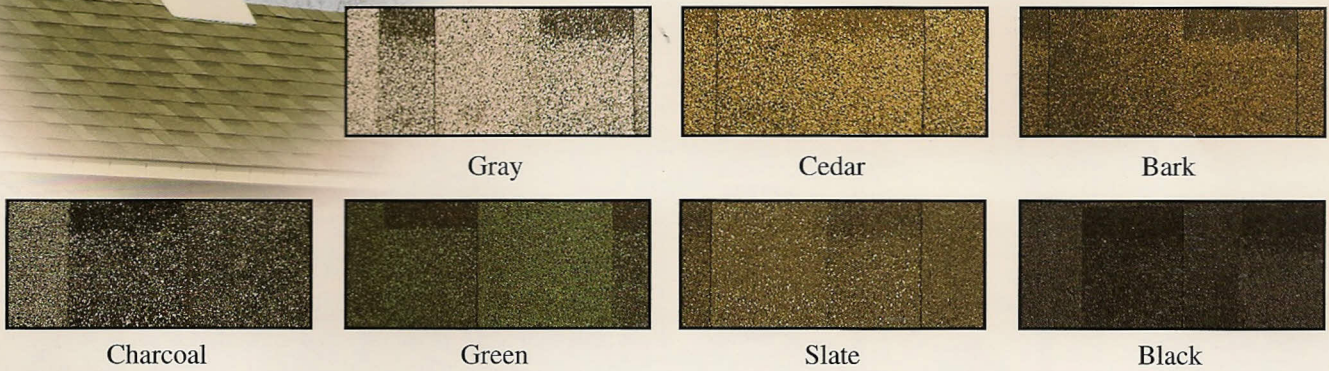

Color Options

FOR YOUR BUILDING

Architectural 30 Year Shingles

Siding, Trim, and Shutter Colors (Dutch Lap or D4)

New England Deluxe Trim Colors

These color swatches are only representational. They may not match actual product exactly.