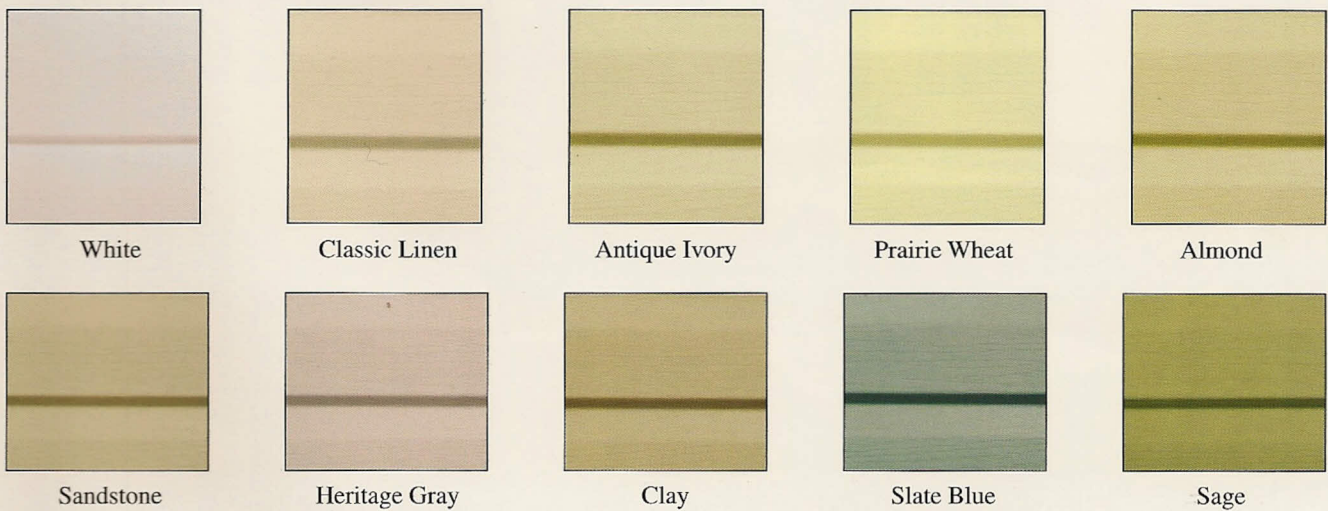

Color Options

FOR YOUR BUILDING

Architectural 30 Year Shingles

Siding, Trim, and Shutter Colors (Dutch Lap or D4)

New England Deluxe Trim Colors

These color swatches are only representational. They may not match actual product exactly.